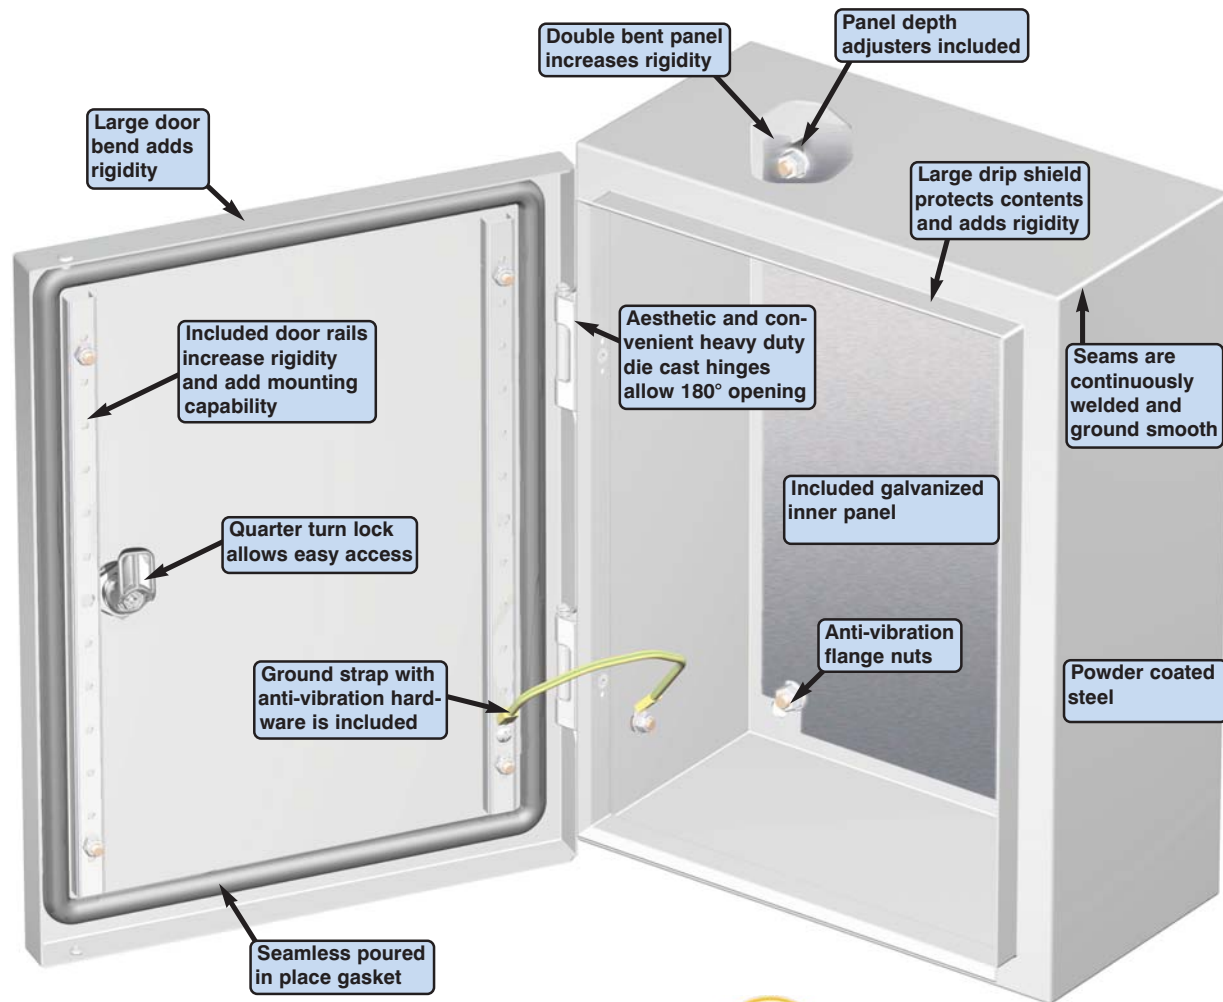

Water, oil & dust tight enclosures, RAL7035 textured

The 5412 ESB water, oil & dust tight enclosures are used indoors or outdoors in areas where the enclosures may be subject to hosing or to water coming from any direction or for protection against dust, dirt or oil splashing. The 5412 ESB are made from quality 14 GA or 16 GA steel, with corner seams continuously welded. The opening has a curled lip around all sides to prevent dripping water from entering the enclosure when the door is open,

it also increases rigidity. A high quality robotically poured-in-place seamless gasket ensures a complete and durable water tight seal. The pins of the concealed hinges can be pulled out to remove the door.

A ¼ turn locking mechanism (or 3 point latch system on larger enclosures) ensures positive closing. Internal mounting holes are provided. Each enclosure comes **complete with a 12 GA galvanized inner panel** which is

double bent* for maximum rigidity which mounts on M8 welded studs. Enclosures are finished with heat fused powder paint, electrostatically applied on a pre-treated base. Box is RAL7035 textured light gray, panel is unpainted galvanized steel.

**CSA Certified / UL Listed
NEMA/EEMAC 4-12 / IP66**

Refer to p.727 to validate choice of substrate for the application

Customize with

Data subject to change without notice.

<http://www.exmweb.com>

p.452

p.452

p.452

p.452

p.449

p.462

p.492

1-800-363-2423

Fax : 450-979-4626

info@exmweb.com